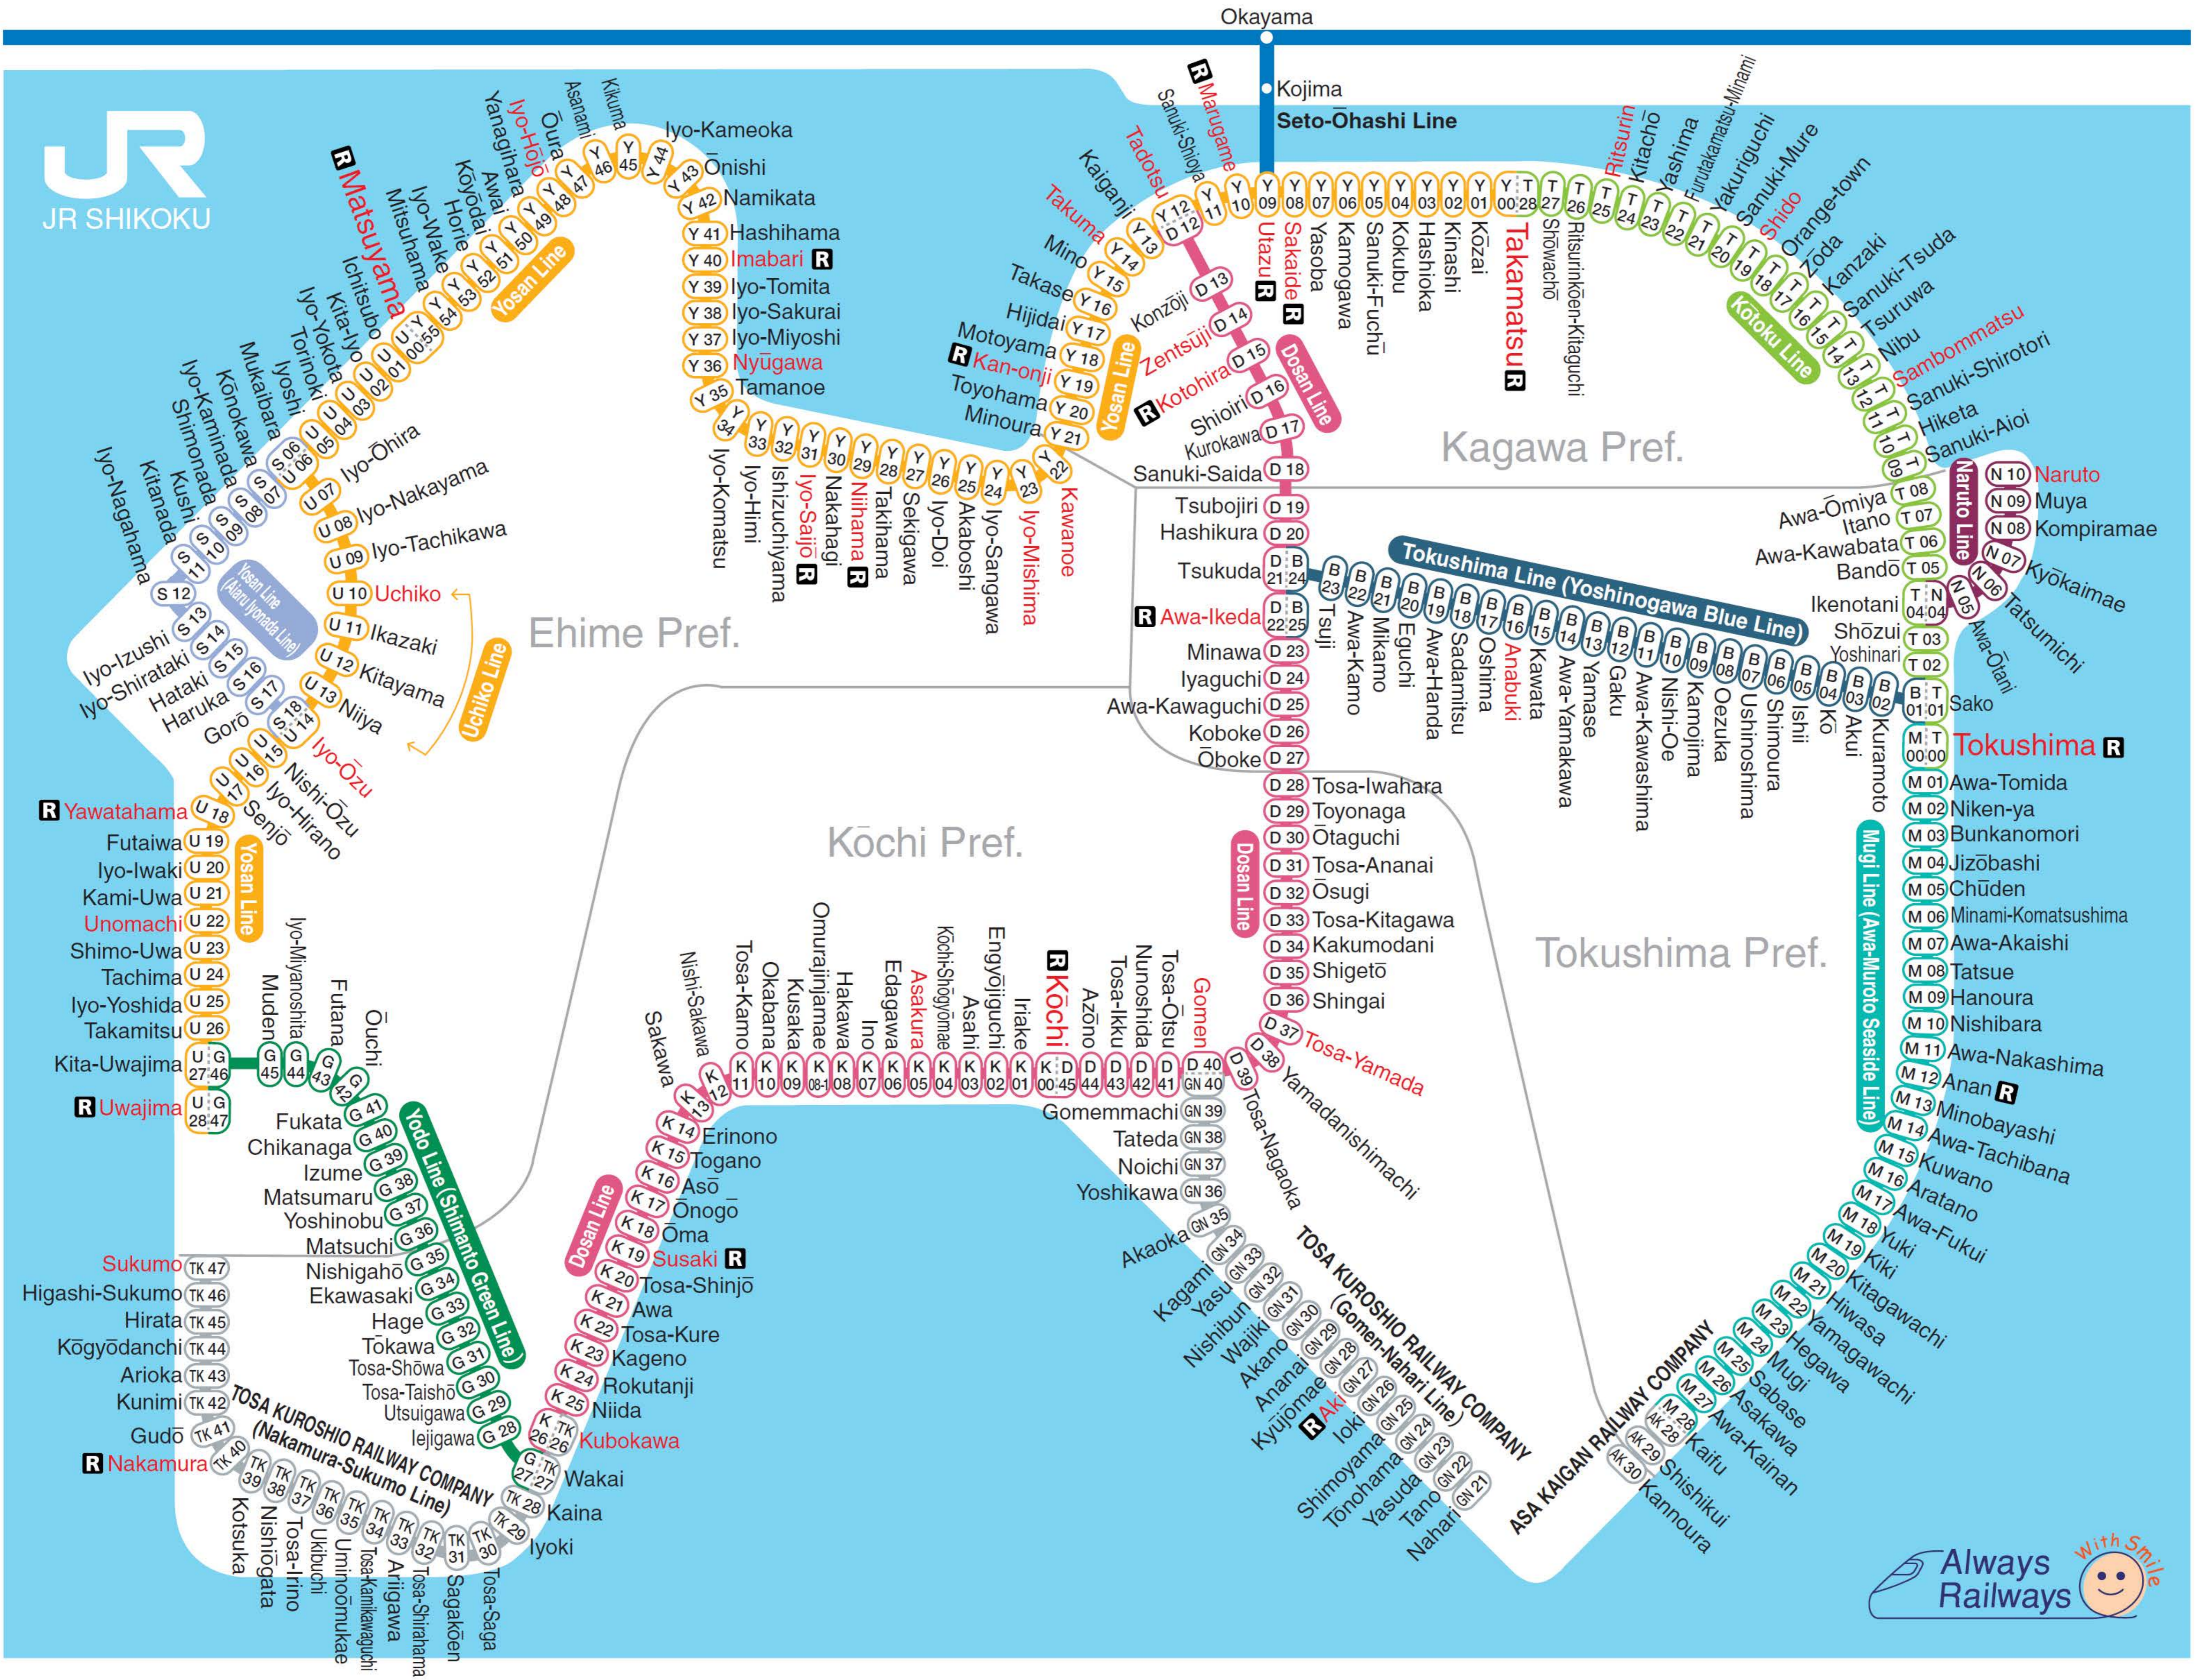

Shikoku Railway Route Map

Line Color →
 Line Symbol →
 Number → **15** **Kotohira** **R**
 ↑ Red letter : A Station with a ticket office.
 ↑ Rent-a-car